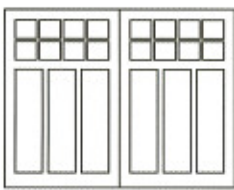

AVAILABLE DOOR DESIGNS

BARN STYLE

ARCH TOP BARN

2 PANEL

4 PANEL

6 PANEL

X-BRACE

A-BRACE

V-BRACE

SIZES AVAILABLE

STANDARD WIDTHS:
8', 9', 10', 16' and 18'

STANDARD HEIGHTS:
6'6", 7'0", 7'6" and 8'0"

PAINTING

This is a paint grade wood product. All surfaces of each section should be painted with a good quality exterior paint prior to or immediately after installation.