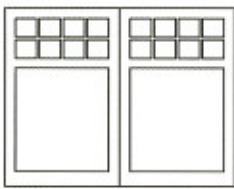

AVAILABLE DOOR DESIGNS

BARN STYLE

ARCH TOP BARN

2 PANEL

4 PANEL

6 PANEL

X-BRACE

A-BRACE

V-BRACE

SIZES AVAILABLE

STANDARD WIDTHS:
8', 9', 10', 16' and 18'

STANDARD HEIGHTS:
6'6", 7'0", 7'6" and 8'0"

PAINTING

This is a paint grade wood product. All surfaces of each section should be painted with a good quality exterior paint prior to or immediately after installation.